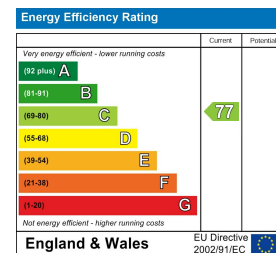

Terrain Map

Floor Plan

Viewing

Please contact our woodhouse road Office on 01623 375000 if you wish to arrange a viewing appointment for this property or require further information.

Energy Efficiency Graph