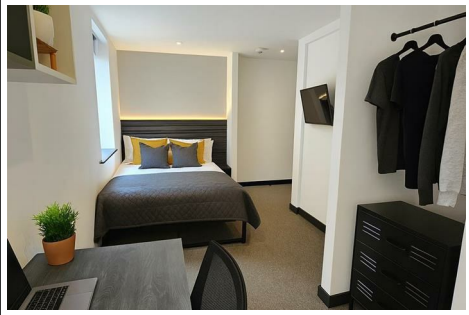

Lisbon House 5-7 St. Marys Gate

, Derby, DE1 3JA

£169 Per week

Lisbon House 5-7 St. Marys Gate

, Derby, DE1 3JA

£169 Per week

Road Map

Hybrid Map