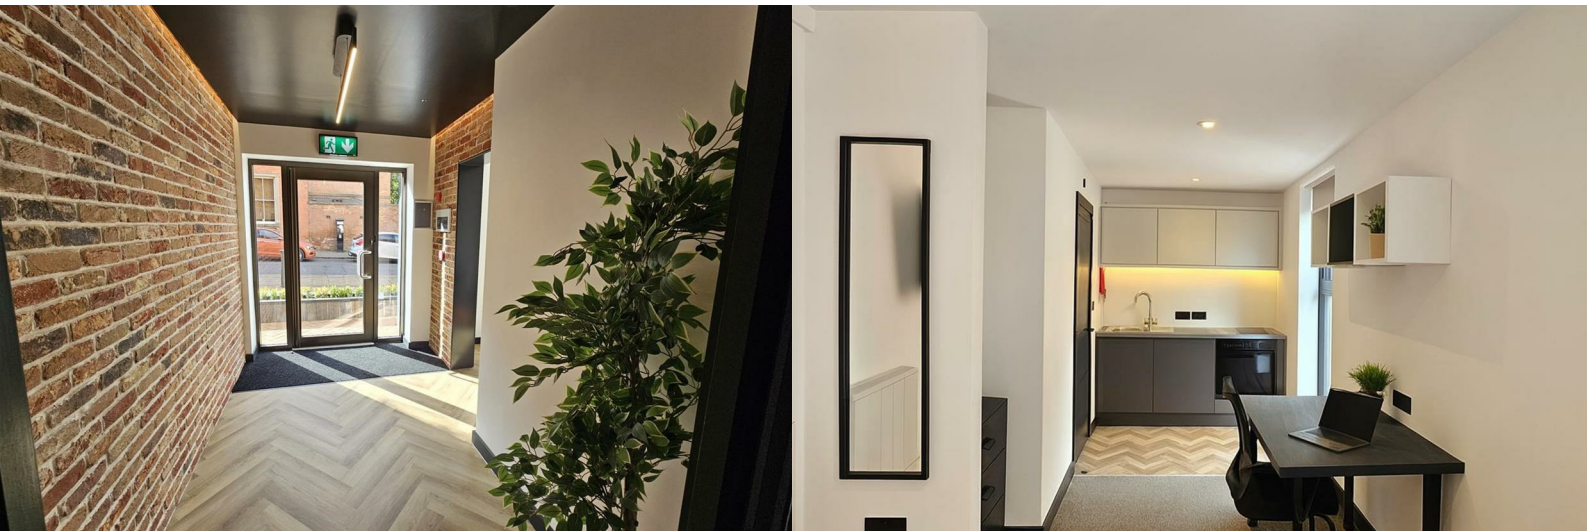

Lisbon House 5-7 St. Marys Gate

, Derby, DE1 3JA

£169 Per week

Lisbon House 5-7 St. Marys Gate

, Derby, DE1 3JA

£169 Per week

Road Map

Hybrid Map